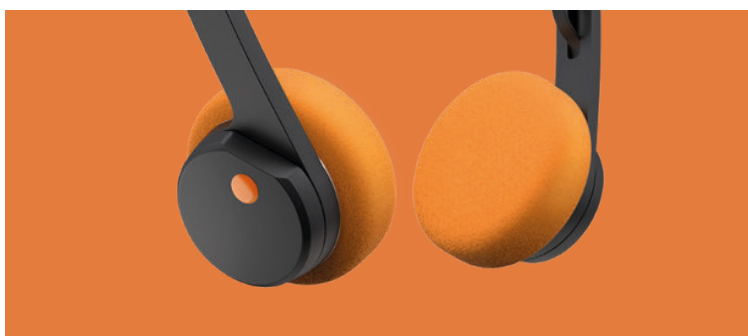

MONDO BY DEFUNC

CREATED FOR AND BY THE CULTURE

The MONDO by Defunc brand combines the experience from Swedish sound design with the connections to the Swedish music industry in the new powerhouse called MONDO by Defunc, founded by a trinity of companies with extensive experience and tight connections to the Scandinavian music industry, its artists and creators associated with the music and urban scene.

MONDO BY DEFUNC

UNIQUE ACOUSTICS FOR A DEEPER BASS

We have developed a unique structure to avoid sound leakage and control the bass. This gives the 32mm driver the best circumstances to deliver optimal sound performance. That way, you can continue to enjoy heavy bass in a lightweight format.

THREE APPEALING COLORS

We give you 3 color options, one of them is a transparent version, the only one of its kind! Mix and match with multiple colors of earpads.

DESIGN ELEMENTS FLIRTING WITH MUSICAL HERITAGE

Whether you love all things 80s or if you were around 2 for the first time when it first started, you will love this retro flirt.

LIGHT AND COMPACT DESIGN

MONDO over-ear is so lightweight you'll forget you're wearing it. If it weren't for the sweet sound in your ears.